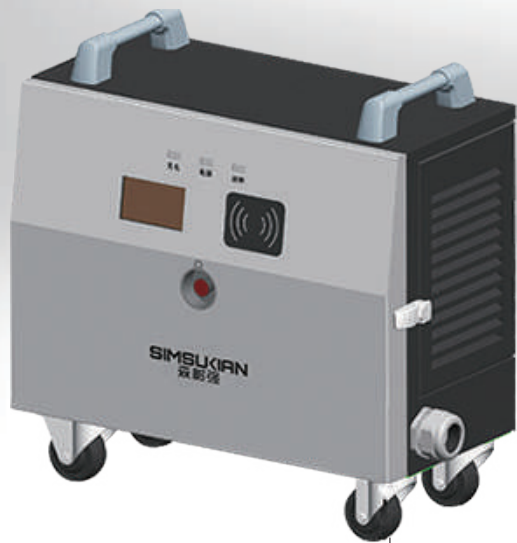

## Mobile portable DC EV Charger Model: TE-SK-DC06

- › Dimensions: 428\*170\*225 (mm)
- › Charging Type: DC Charging
- › Input Voltage: AC:220V / 230V / 240V
- › Output Power: 7.5KW
- › Output Current: 0 - 30A
- › Output Voltage: DC:250V ~ 750V (Can Support 1000V)
- › Rated Frequency: 50Hz ~ 60Hz
- › Connector Standards: GB / T, CCS1, CCS2, Tesla, CHAdeMO
  
- › Cable Length: 2-3m or custom
- › Input Line Length: 3-5 m input plug cable is pluggable/customizable
  
- › Start Charging: RFID Card
- › 4G/WIFI: nonsupport
- › Display: 4.3 inch LCD screen + LED indicator light
  
- › Color: black/Grey
- › Installation: Floor mounted