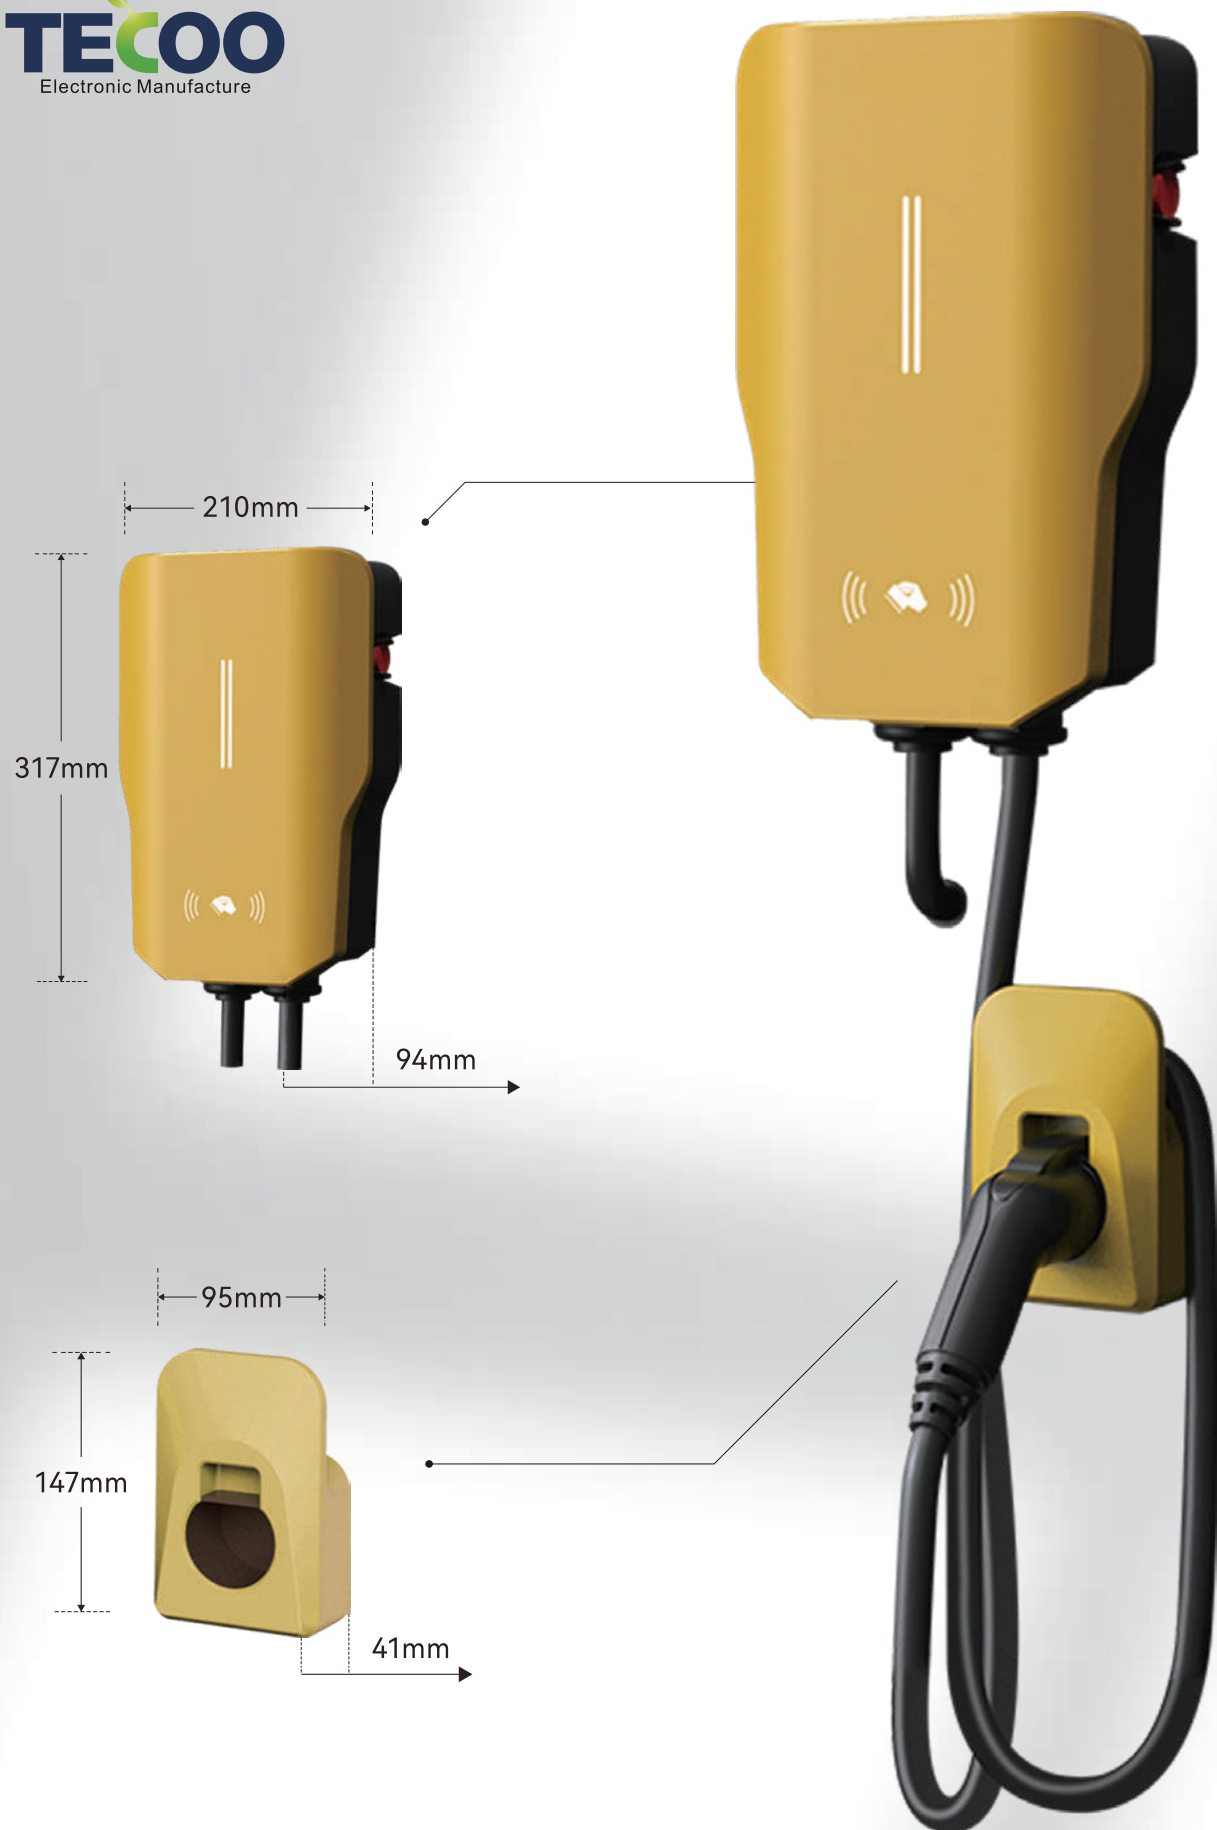

# PRODUCT MANUAL

Home / Business  
**Model: TE-SK-AC08**

- › Dimensions: 317\*210\*104 (mm)
- › Charging Type: AC Charging
- › Input Voltage: AC: 220V / 230V / 240V / 380V
- › Output Power: 7KW / 7.6KW / 11KW / 21KW / 22KW
- › Output Current: 16A / 32A / 48A
- › Output Voltage: AC: 220V / 230V / 240V / 380V
- › Rated Frequency: 50Hz ~ 60Hz
- › Connector Standards: GB / T, SAE J1772 ( type - 1 ), IEC 62196 - 2 ( type - 2 ), Tesla

- › Cable Length: 5m or custom
- › Start Charging: Tap the RFID card / Scan code / APP control

- › 4G/WIFI: Custom as Your needs
- › Display: 4.3 inch LCD screen + LED indicator light

- › Color: Optional - Yellow / Blue / Green / Grey / White

- › Installation: Wall mounted / Pole mounted

Home / Business

Model: TE-SK-AC09

- › Dimensions: 317\*210\*94 (mm)
  - › Charging Type: AC Charging
  - › Input Voltage: AC: 220V / 230V / 240V / 380V
  - › Output Power: 7KW / 7.6KW / 11KW / 21KW / 22KW
  - › Output Current: 16A / 32A / 48A
  - › Output Voltage: AC: 220V / 230V / 240V / 380V
  - › Rated Frequency: 50Hz ~ 60Hz
  - › Connector Standards: GB / T, SAE J1772 ( type - 1 ), IEC 62196 - 2 ( type - 2 ), Tesla
  - › Cable Length: 5m or custom
  - › Start Charging: Tap the RFID card / Scan code / APP control
  - › 4G/WIFI: Custom as your needs
  - › Display: LED Indicator light
  - › Color: Optional - Yellow / Blue / Green / Grey / White
  - › Installation: Wall mounted / Pole mounted
- 
- › GB/T
  - › TYPE 1
  - › TYPE 2
  - › Tesla

- › Cable Length: 5m or custom
- › Start Charging: Tap the RFID card / Scan code

- › 4G/WIFI: Custom as your needs
- › Display: 4.3 inch LCD screen + LED indicator light

- › Color: Custom

- › Installation: Wall mounted / Pole mounted