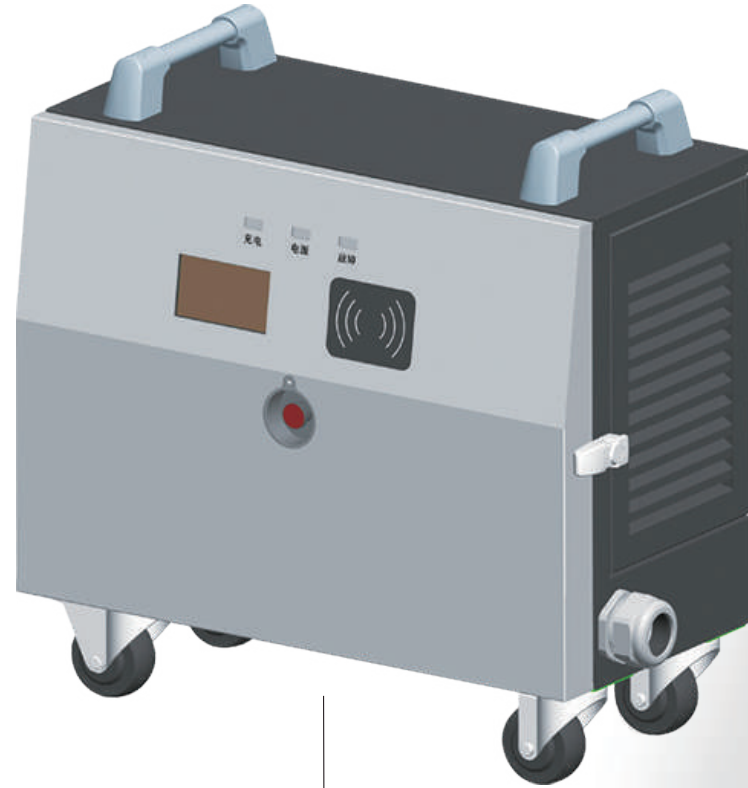

› GB/T

› CCS2

› CCS1

› Tesla

› CHAdeMO

Home / Business

**Model: TE-SK-DC20750M**

- › Dimensions: 580\*290\*431 (mm)
- › Charging Type: DC Charging
- › Input voltage: AC: 380V
- › Output power: 20KW / 30KW / 40KW
- › Output Voltage: DC: 200V-750V (Can Support 1000V)
- › Output Current: 0-125A
- › Rated Frequency: 50Hz ~ 60Hz
- › Connector Standards: GB / T, CCS1, CCS2, Tesla, CHAdeMO