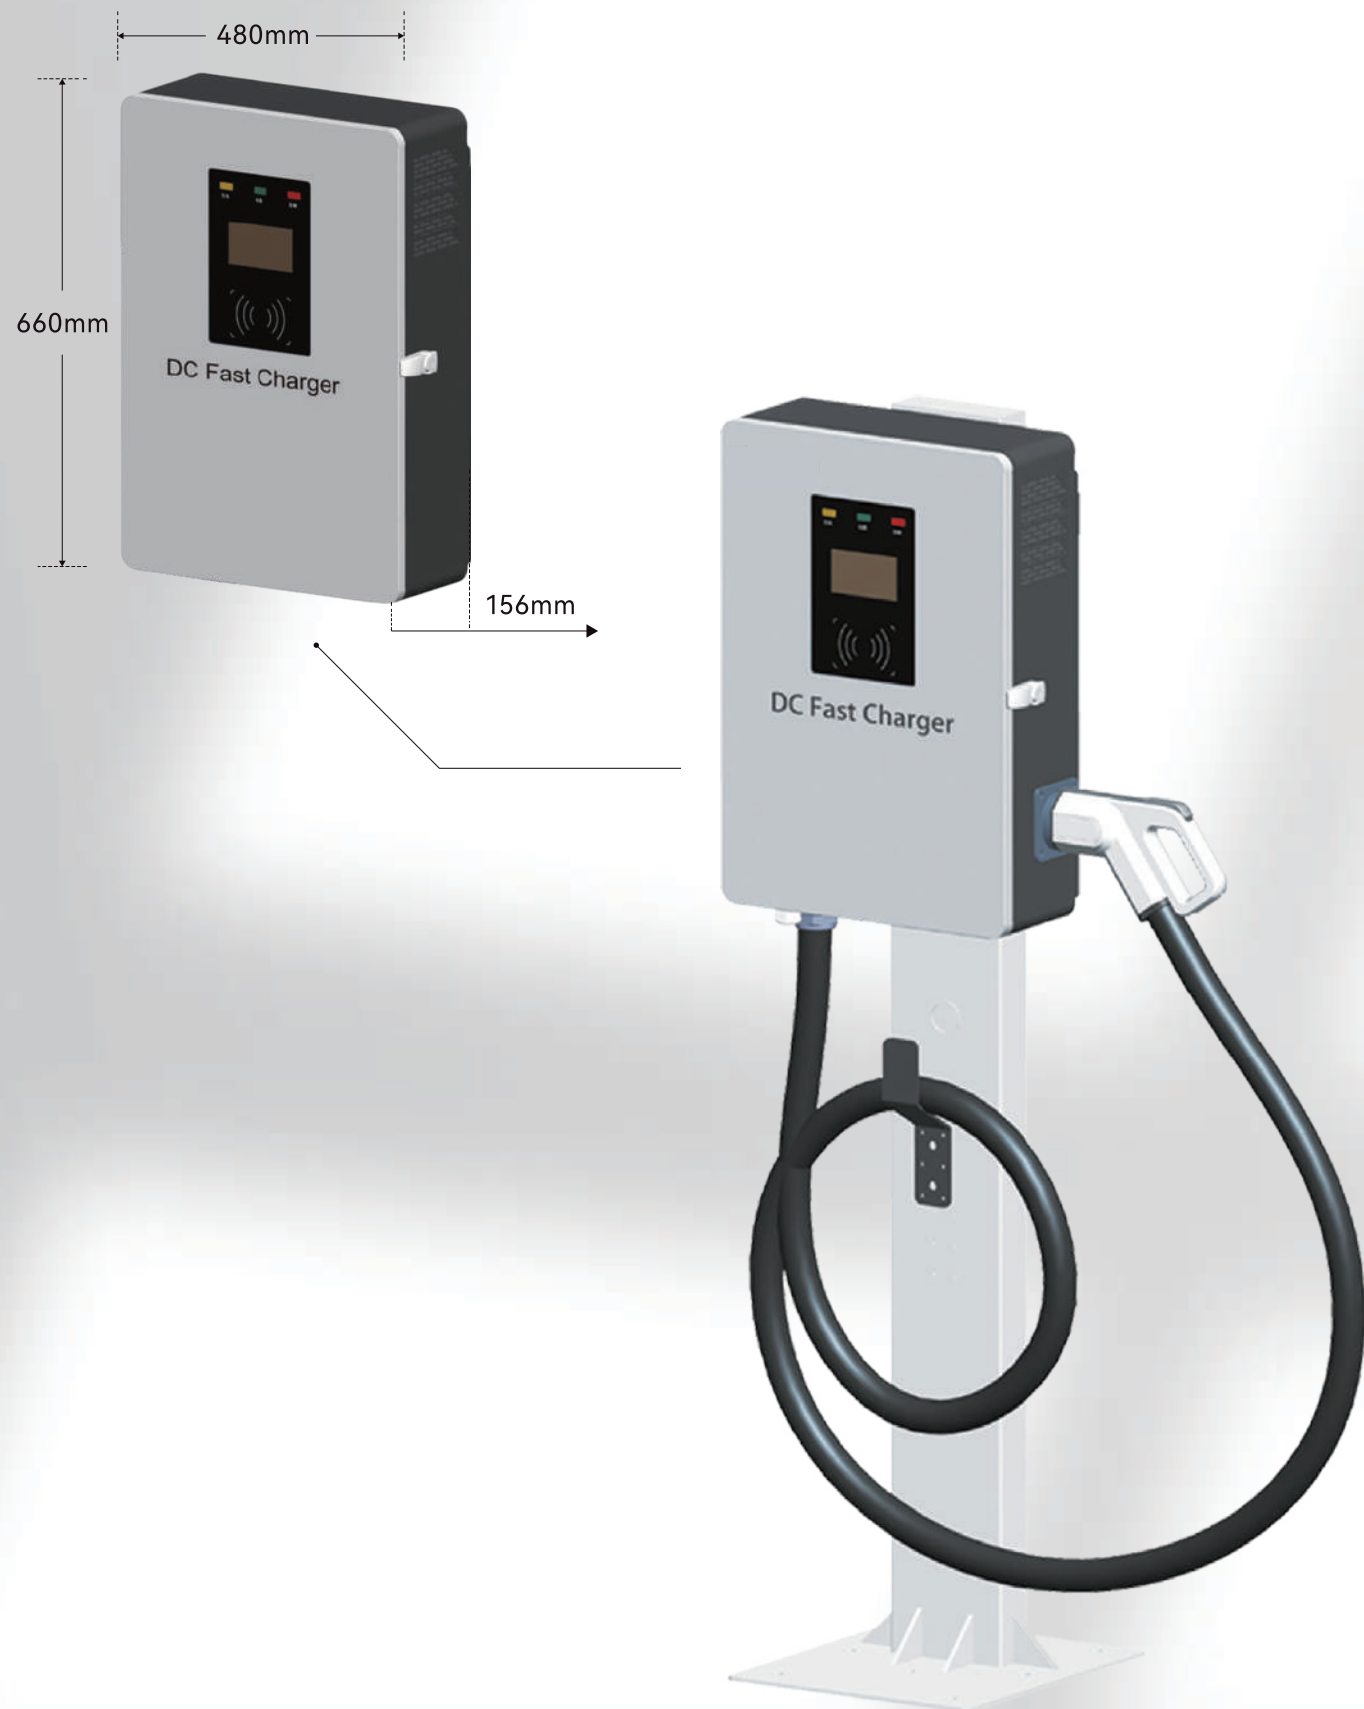

Home / Business

Model: TE-SK-DC20750

- › Dimensions: 480*156*660 (mm)
- › Charging Type: DC Charging
- › Input voltage: AC: 380V
- › Output power: 20KW / 30KW / 40KW
- › Output Voltage: DC: 200V - 750V (Can Support 1000V)
- › Output Current: 0-100A
- › Rated Frequency: 50Hz ~ 60Hz
- › Connector Standards: GB / T, CCS1, CCS2, Tesla, CHAdeMO

- › Cable Length: 5m or custom
- › Start Charging: Plug and charger / RFID card

- › 4G/WIFI: Custom as your needs
- › Display: 4.3 inch LCD screen

- › Color: White/Grey

- › Installation: Wall mounted / Pole mounted

› GB/T

› CCS2

› CCS1

› Tesla

› CHAdeMO