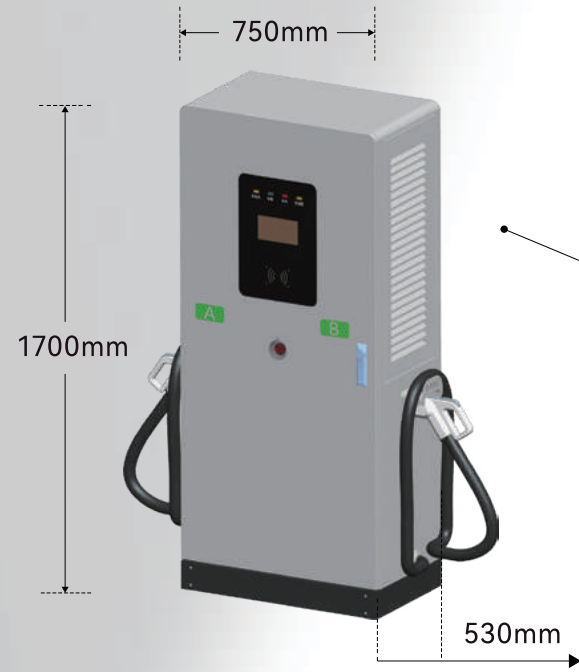

- › Cable Length: 5m or custom
- › Start Charging: Plug and charger / RFID card

- › 4G/WIFI: Custom as your needs
- › Display: 4.3 inch LCD screen x 2

- › Color: White/Grey

- › Installation: Wall mounted / Pole mounted