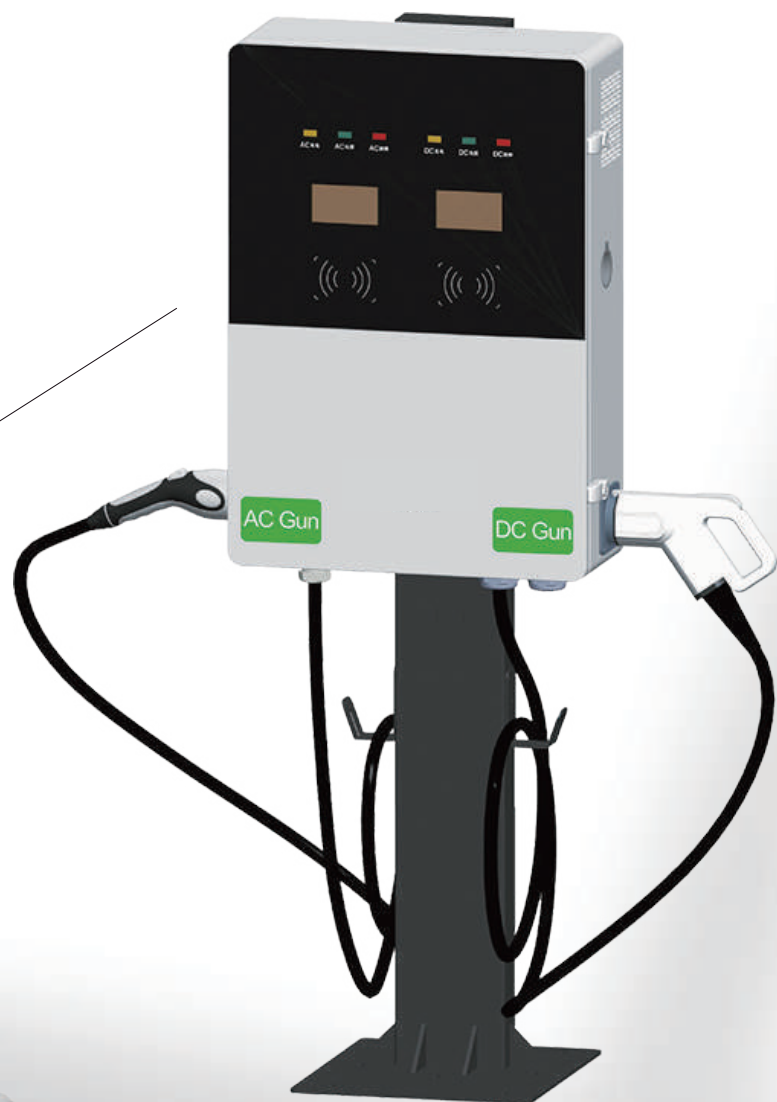

Home / Business

Model: TE-SK-DC421000

- › Dimensions: 750*520*240 (mm)
- › Charging Type: AC / DC Charging
- › Input voltage: AC: 380V
- › Output power: AC22KW / DC20KW / 30KW / 40KW
- › Output Voltage: AC: 380V / DC: 200-750V (Can Support 1000V)
- › Output Current: AC: 0-32A / DC: 0-100A
- › Rated Frequency: 50Hz ~ 60Hz
- › Connector Standards: GB / T, CCS1, CCS2, Tesla, CHAdeMO

- › Cable Length: 5m or custom
- › Start Charging: Plug and charger / RFID card

- › 4G/WIFI: Custom as your needs
- › Display: 4.3 inch LCD screen x 2

- › Color: White/Grey

- › Installation: Wall mounted / Pole mounted